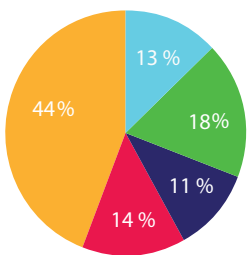

Who We Are

AGRION is a global business network for energy, cleantech, and corporate sustainability.

With offices in San Francisco, New York, Frankfurt, Paris, and Beijing, and an international community of more than 100,000 industry professionals, Agrion provides a platform for members to connect, exchange ideas, and identify business opportunities on a global scale. Each office hosts weekly onsite and online conferences to facilitate face-to-face networking and online collaboration with leaders of industry.

Our global network enables AGRION members to determine critical business drivers, explore innovation, and realize sustainable growth in a world challenged by resource constraints, climate change, and evolving political landscapes.

Who We Attract

The AGRION network was created for organizations and individuals looking to advance sustainability and energy conversations, promote best practices initiatives and meet forward-thinking peers.

Today the network includes 200+ member companies spanning a wide spectrum of industries that inform a global AGRION discussion. AGRION is available exclusively to decision-makers, industry leaders, and established professionals with interest and influence in the communities we serve. We review each profile upon creation to ensure that all users are high-level and bring value to our communities.